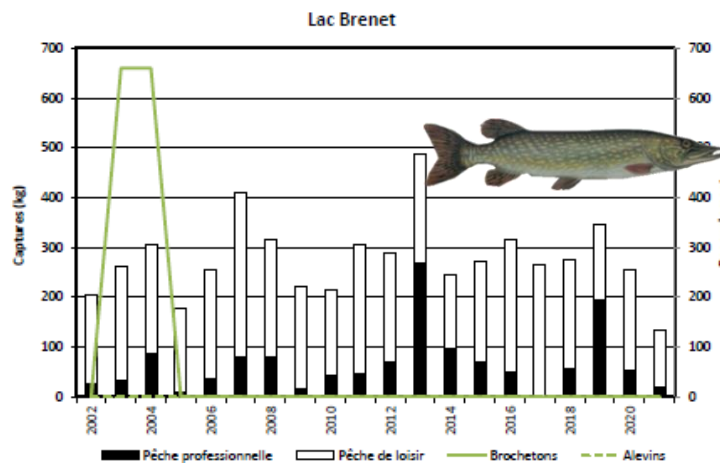

An underwater photograph of a pike swimming horizontally in clear, turquoise water. The pike is positioned in the center of the frame, facing left. Its body is elongated with a pattern of dark spots. Behind it, a large, dark, submerged log or branch extends vertically, with many smaller roots or branches protruding from it. The lighting is bright, creating a clear view of the fish and the surrounding environment.

□ Pêche de loisir (kg)

■ Pêche professionnelle (kg)

Répartition de la pêche entre les lacs

Captures de truites (lacs de Joux, Brenet)

Truite (détail):

- captures
- repeuplement

Lac de Joux

Lac Brenet

Lac Ter:
pas de pêche,
ni de repeuplement

Captures de corégones (lacs de Joux, Brenet)

Corégones

(détail):

- captures
- repeuplement

Lac Ter:
pas de pêche,
ni de repeuplement

Captures de brochets (lacs de Joux, Brenet, Ter)

Brochets (détail):

- captures
- repeuplement

Captures de perche (lacs de Joux, Brenet, Ter)

Perches (détail):

- captures

Lac de Joux

Lac Brenet

Lac Ter