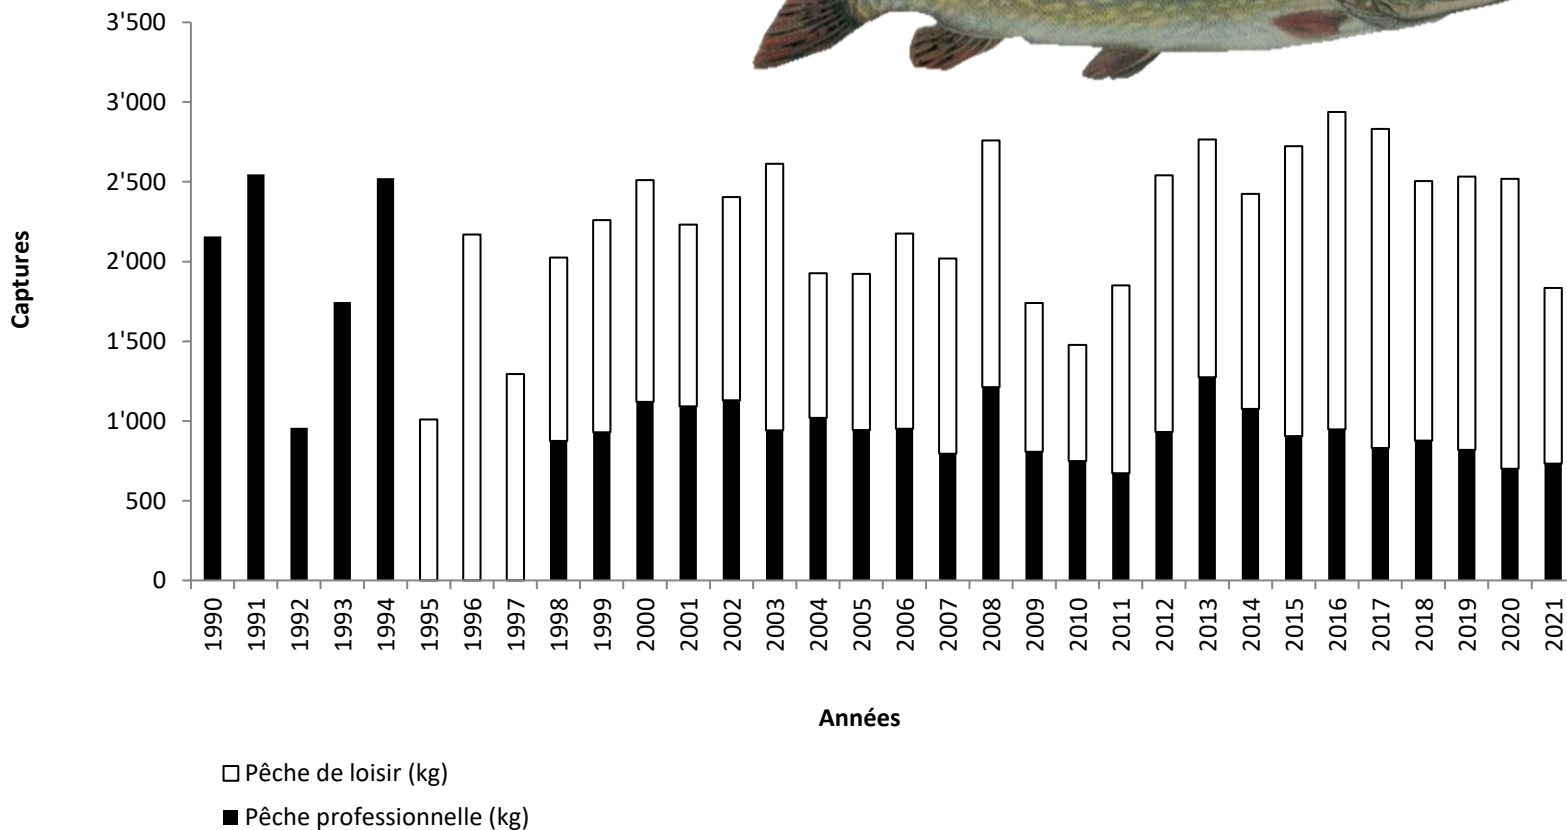

An underwater photograph of a pike swimming horizontally in clear, turquoise water. The pike is positioned in the center of the frame, facing left. Its body is elongated with a pattern of dark spots. Behind it, a large, dark, submerged log or branch extends vertically, with many smaller roots or branches protruding from it. The lighting is bright, creating a clear view of the fish and the surrounding environment.

Lac Ter:
pas de pêche,
ni de repeuplement

Captures de corégones (lacs de Joux, Brenet)

Corégones

(détail):

- captures
- repeuplement

Lac Ter:
pas de pêche,
ni de repeuplement

Captures de brochets (lacs de Joux, Brenet, Ter)

Brochets (détail):

- captures
- repeuplement

Captures de perche (lacs de Joux, Brenet, Ter)

Perches (détail):

- captures

Lac de Joux

Lac Brenet

Lac Ter