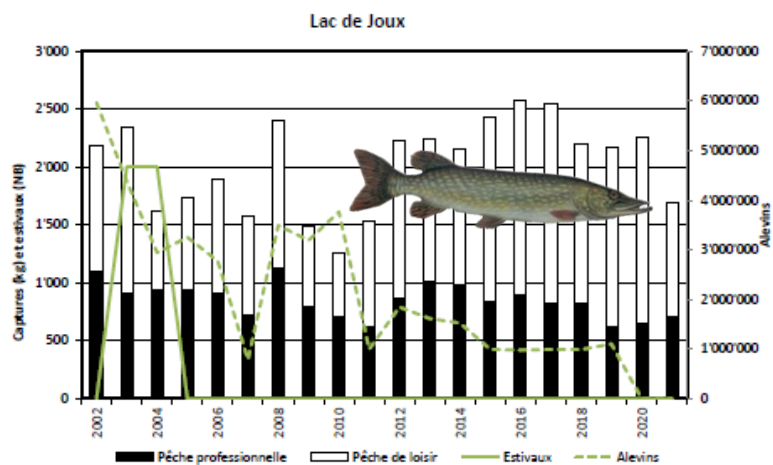

An underwater photograph of a pike swimming horizontally in clear, turquoise water. The pike is positioned in the center of the frame, facing left. Its body is elongated with a pattern of dark spots. Behind it, a large, dark, submerged log or branch extends vertically, with many smaller roots or branches protruding from it. The lighting is bright, creating a clear view of the fish and the surrounding environment.

□ Pêche de loisir (kg)

■ Pêche professionnelle (kg)

Répartition de la pêche entre les lacs

Captures de truites (lacs de Joux, Brenet)

Truite (détail):

- captures
- repeuplement

Lac de Joux

Lac Brenet

Lac Ter:
pas de pêche,
ni de repeuplement

Captures de corégones (lacs de Joux, Brenet)

Corégones

(détail):

- captures
- repeuplement

Lac Ter:
pas de pêche,
ni de repeuplement

Captures de brochets (lacs de Joux, Brenet, Ter)

Brochets (détail):

- captures
- repeuplement

Captures de perche (lacs de Joux, Brenet, Ter)

Perches (détail):

- captures

Lac de Joux

Lac Brenet

Lac Ter