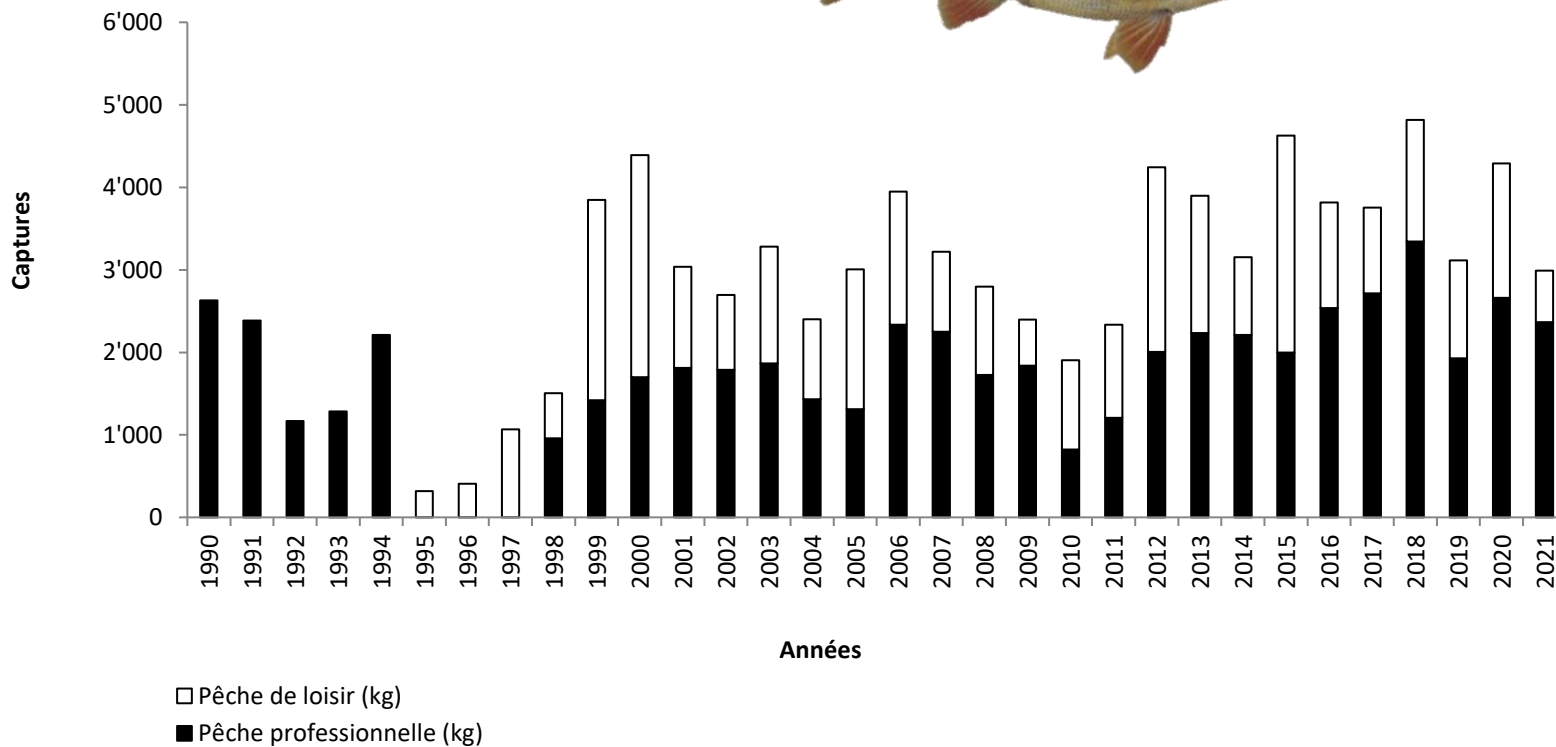

An underwater photograph of a pike swimming horizontally in clear, turquoise water. The pike is positioned in the center of the frame, facing left. Its body is elongated with a pattern of dark spots. Behind it, a large, dark, submerged log or branch extends vertically, with many smaller roots or branches protruding from it. The lighting is bright, creating a clear view of the fish and the surrounding environment.

Lac Ter:
pas de pêche,
ni de repeuplement

Captures de corégones (lacs de Joux, Brenet)

Corégones

(détail):

- captures
- repeuplement

Lac Ter:
pas de pêche,
ni de repeuplement

Captures de brochets (lacs de Joux, Brenet, Ter)

Brochets (détail):

- captures
- repeuplement

Captures de perche (lacs de Joux, Brenet, Ter)

Perches (détail):

- captures

Lac de Joux

Lac Brenet

Lac Ter