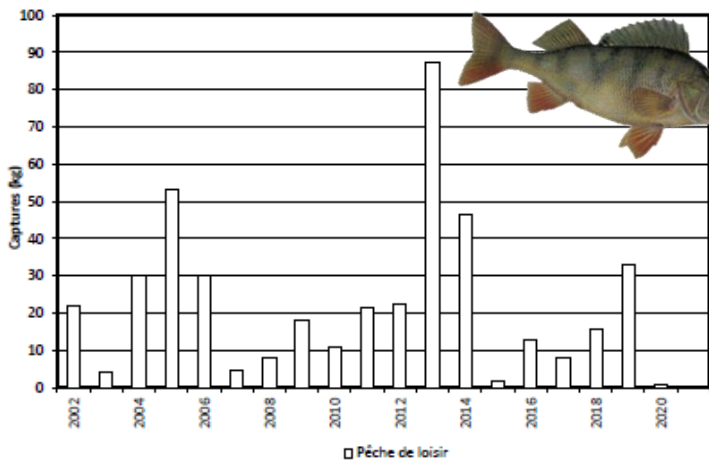

An underwater photograph of a pike swimming horizontally in clear, turquoise water. The pike is positioned in the center of the frame, facing left. Its body is elongated with a pattern of dark spots. Behind it, a large, dark, submerged log or branch extends vertically, with many smaller roots or branches protruding from it. The lighting is bright, creating a clear view of the fish and the surrounding environment.

Lac Ter:
pas de pêche,
ni de repeuplement

Captures de corégones (lacs de Joux, Brenet)

Corégones

(détail):

- captures
- repeuplement

Lac Ter:
pas de pêche,
ni de repeuplement

Captures de brochets (lacs de Joux, Brenet, Ter)

Brochets (détail):

- captures
- repeuplement

Captures de perche (lacs de Joux, Brenet, Ter)

Perches (détail):

- captures

Lac de Joux

Lac Brenet

Lac Ter

Ecrevisses (*Pacifastacus*)

- captures